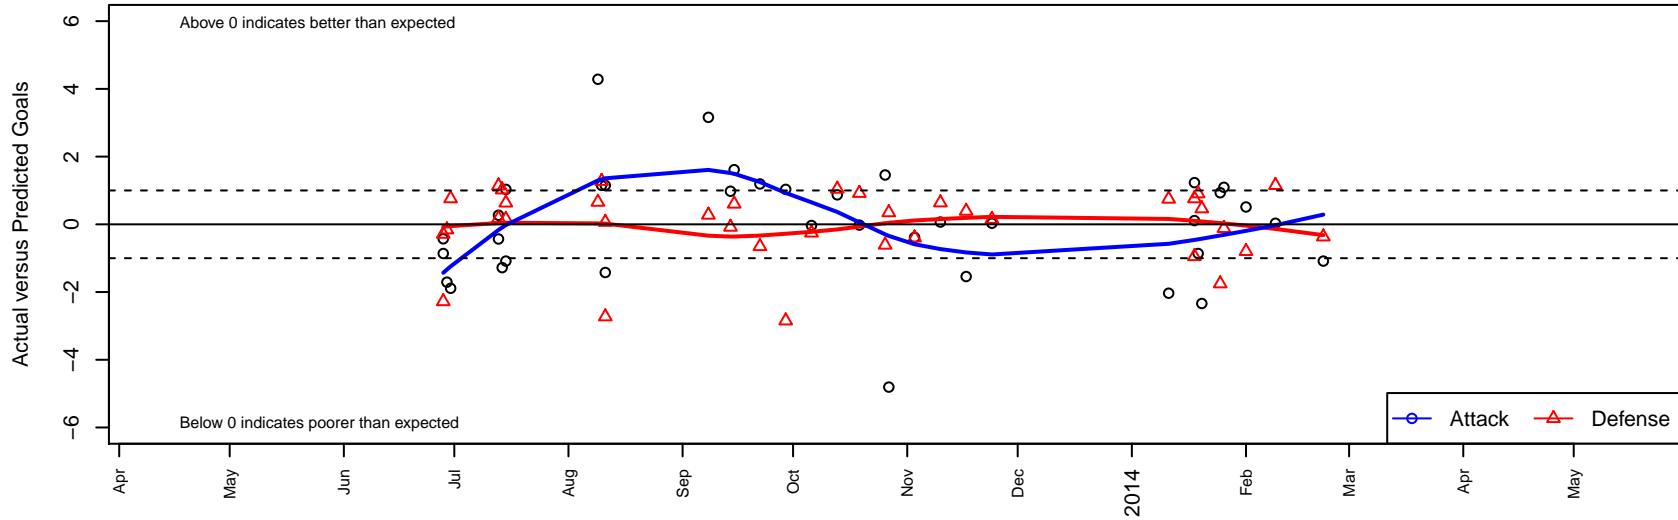

# Washington Timbers Red B97

Washington Timbers  
 Vancouver, WA  
 B97 total strength=1578  
 attack=15.94 defense=13.79  
 fall league = RCL B97 Div 3  
 alt names used:  
 Washington Timbers FC B97 Reds  
 WASHINGTON TIMBERS B97 REDS (WA)  
 WTFC Reds B97  
 Washington Timbers 97B REDS A  
 Washington Timbers B97 Red

Venues played:  
 Clash At the Border Gold/Silver Pool Play U16  
 Clash At the Border Silver U16  
 Nike Crossfire Challenge Silver U16  
 Mt Hood Challenge BU16 Premier-Gold  
 RCL B97 Div 3  
 Challenge Cup B97  
 Portland Winter Showcase U16

**Washington Timbers Red B97**  
 Dots are actual minus expected GF (blue circles) and GA (red triangles).  
 Blue line is smoothed change in attack strength. Red is smoothed change in defense strength.